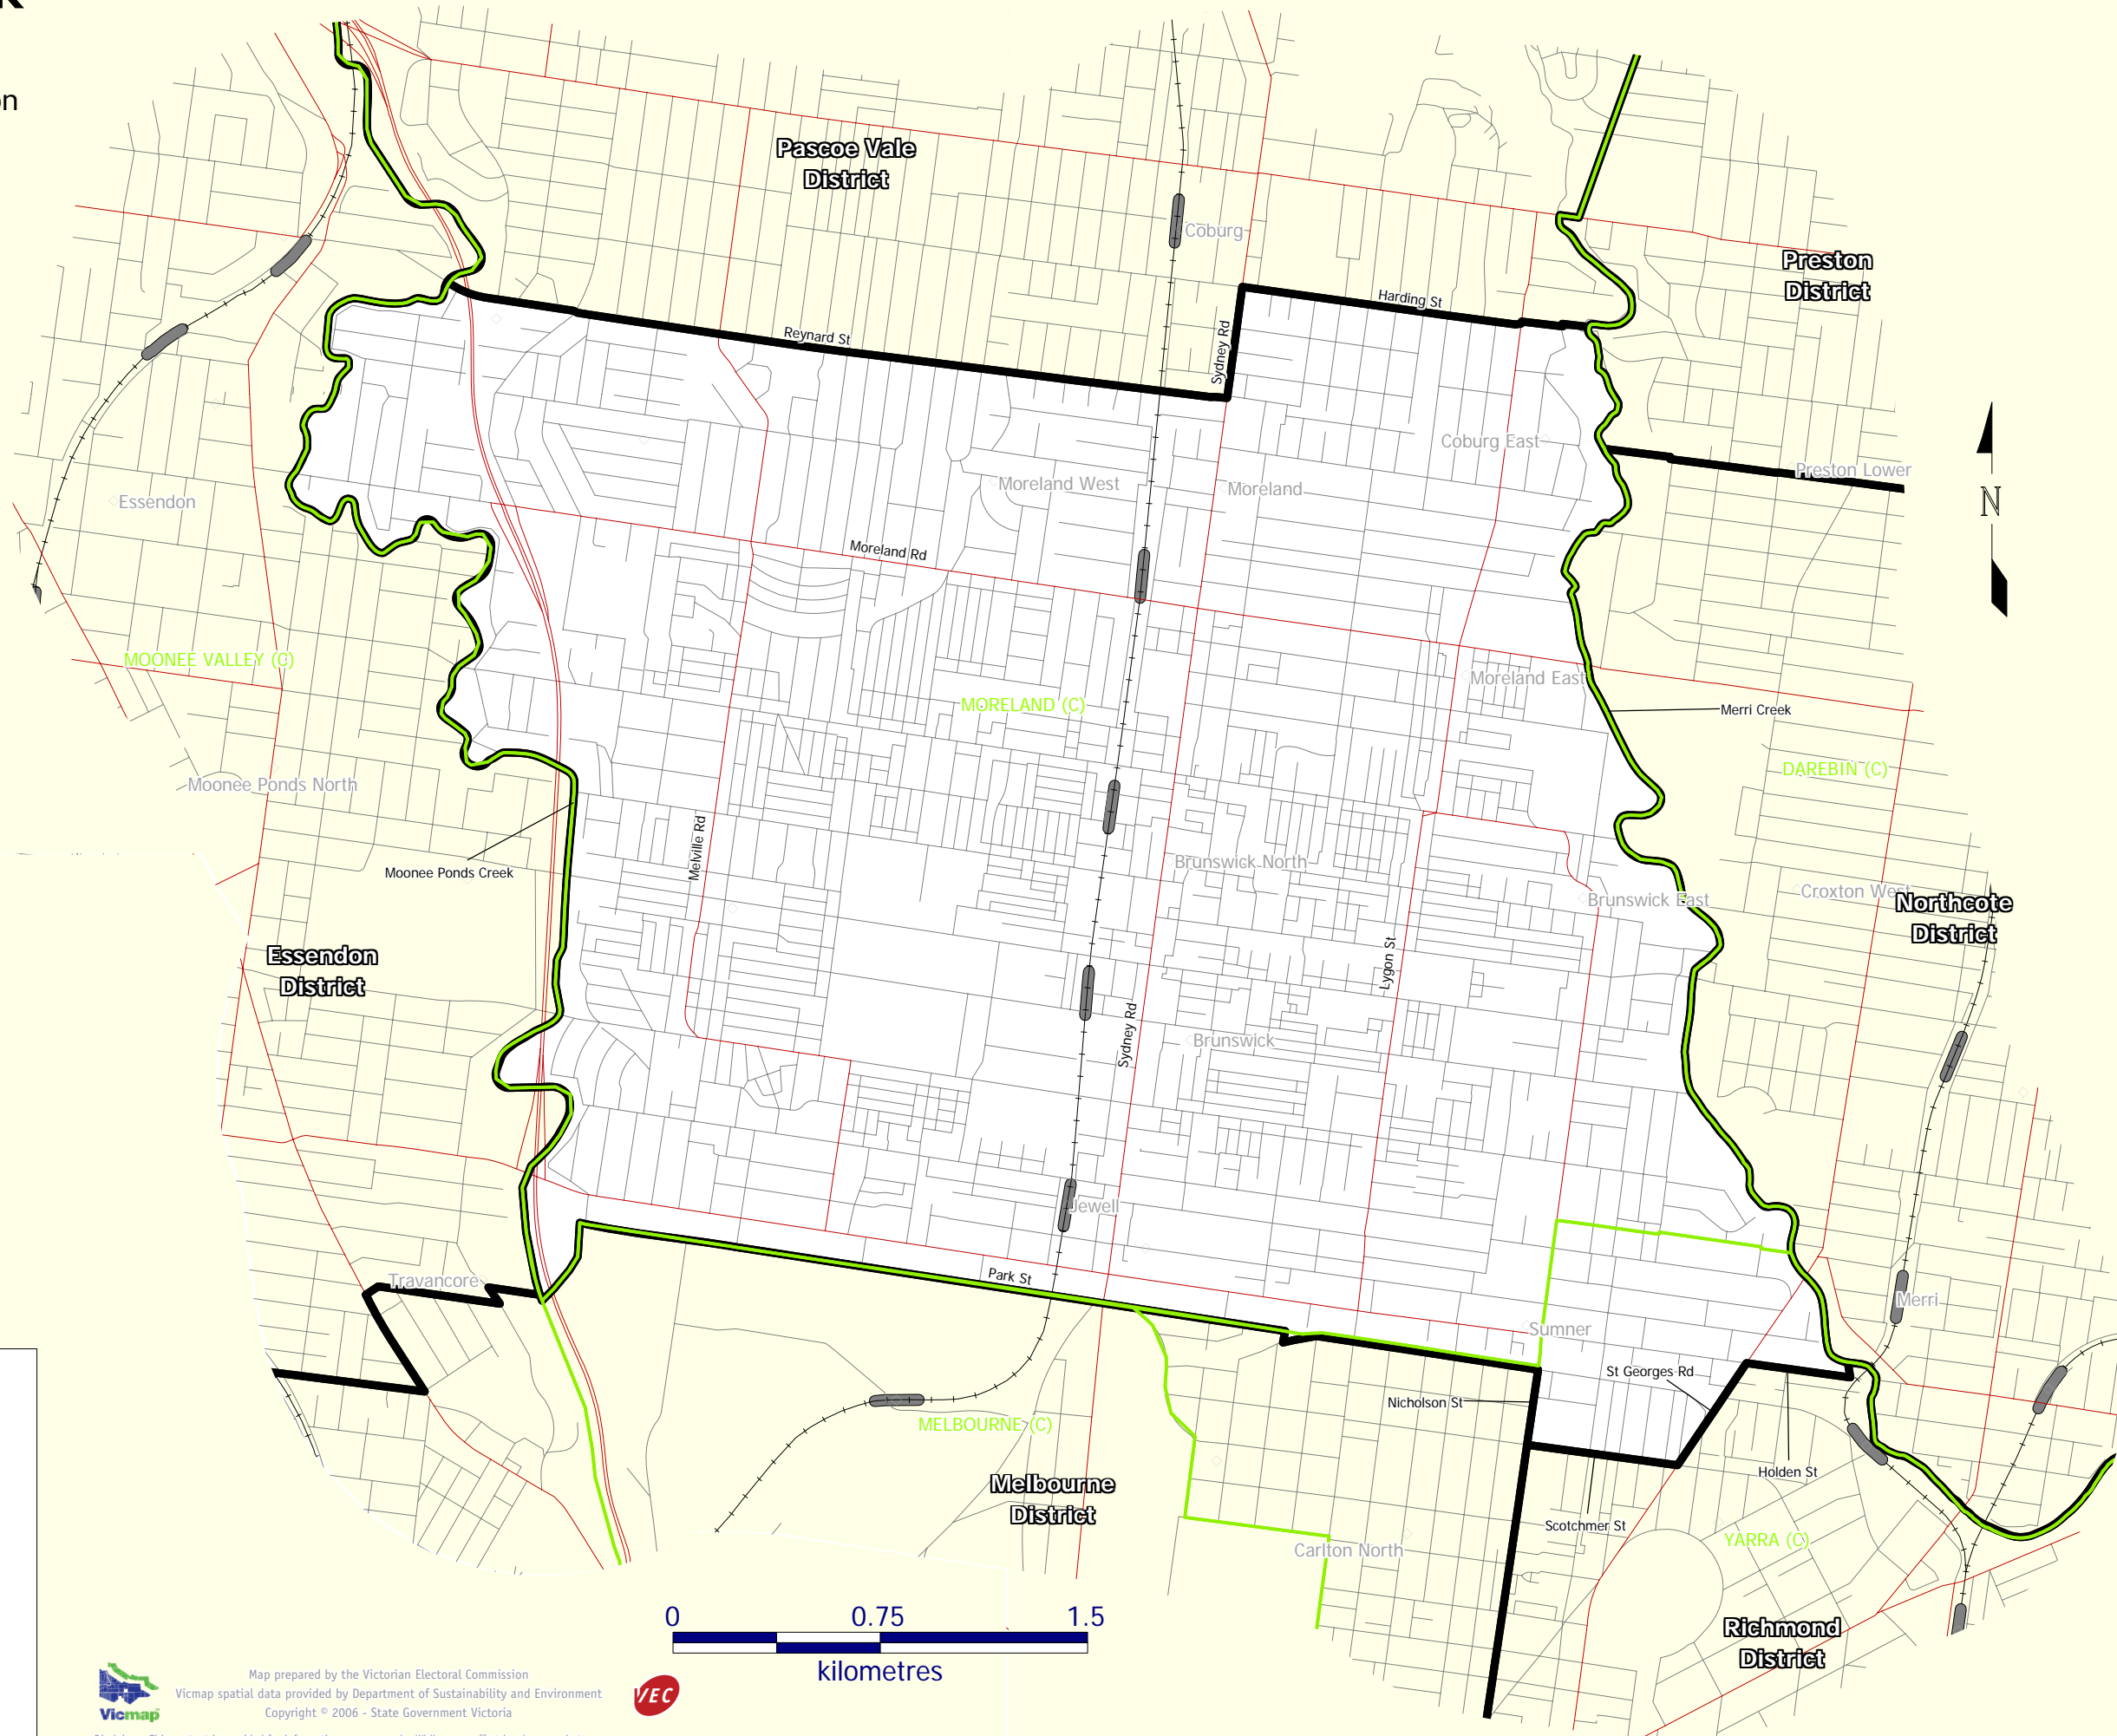

Brunswick

Electoral District
2000-2001 Redivision

Legend

- District Boundary
- Municipal Boundary

Map Symbols

- Main Road
- Street
- Rivers and Creeks
- Railway Line
- Railway Station

Map prepared by the Victorian Electoral Commission
Vicmap spatial data provided by Department of Sustainability and Environment
Copyright © 2006 - State Government Victoria